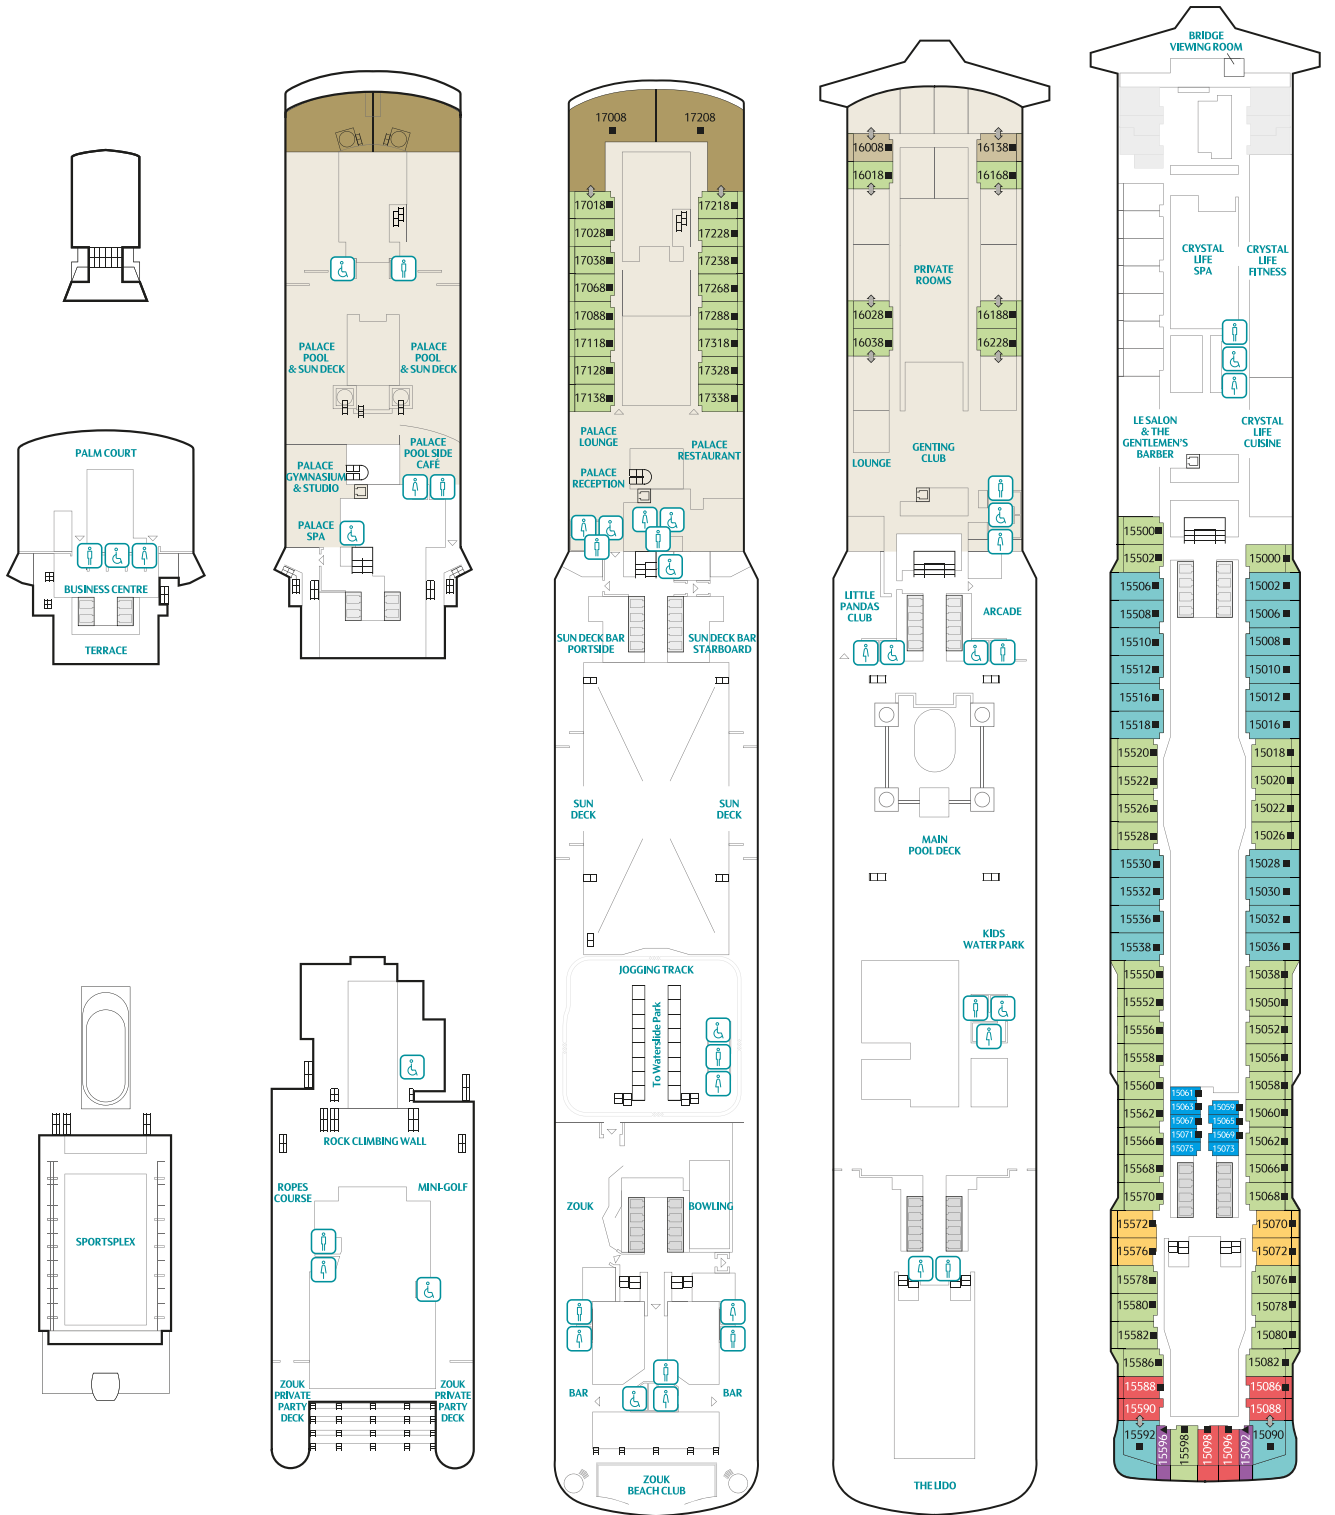

Genting Dream Deck Plans

CATEGORIES

- Palace Villa
- Palace Penthouse
- Palace Deluxe Suite
- Palace Suite
- Palace Suite (Accessible)

DECK 19

Lounge, Business Centre & SportsPlex

DECK 18

The Palace, Ropes Course, Mini-Golf, Rock Climbing Wall & Zouk Private Party Deck

DECK 17

The Palace, Suites, Zouk & Zouk Beach Club

DECK 16

Genting Club, Suites, Entertainment Venues, Water Activities & Restaurant

DECK 15

Western Spa, Fitness Centre, Suites, Balcony Deluxe, Balcony & Interior Staterooms