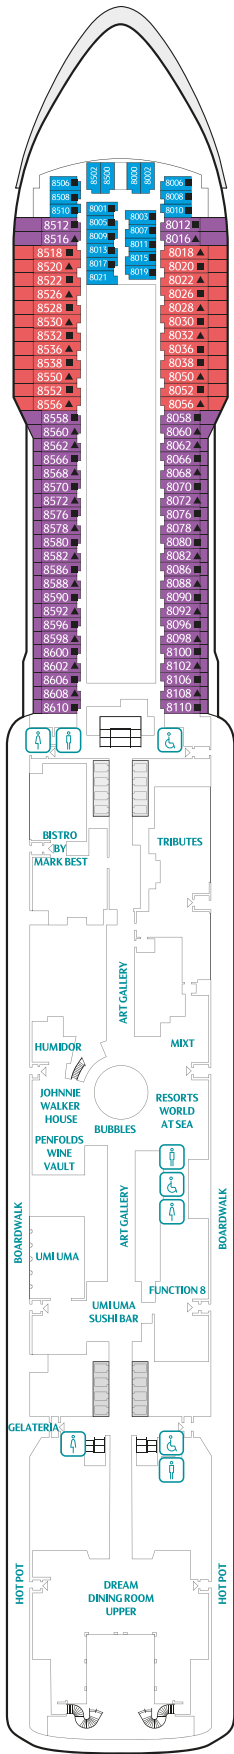

DECK 8

Restaurants, Bars, Lounges & Multi-purpose Venue, Balcony Deluxe, Balcony & Interior Staterooms