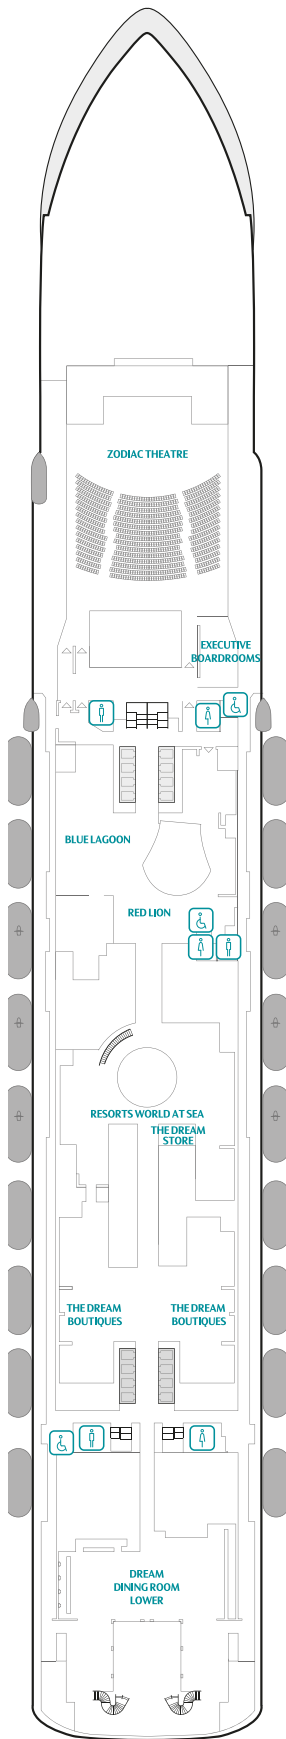

DECK 7

Main Theatre, Executive Boardrooms, Restaurants, Retail Venues & Entertainment Venues