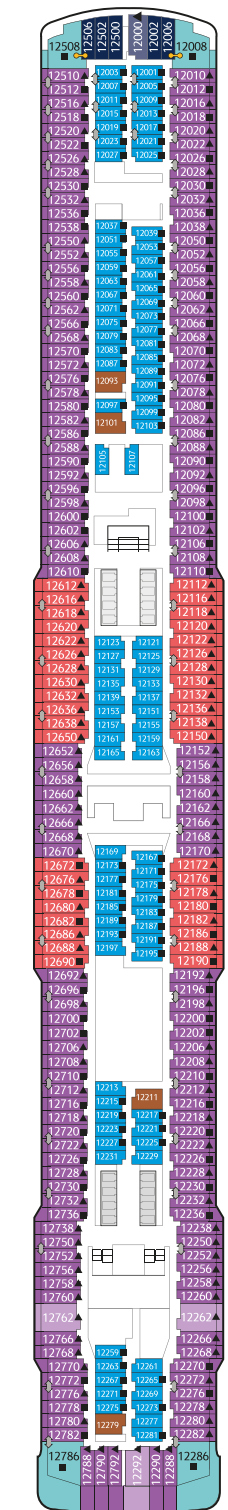

- Balcony Deluxe Stateroom
- Balcony Deluxe Stateroom (Accessible)
- Balcony Stateroom
- Balcony Stateroom (Accessible)

- Oceanview Stateroom
- Oceanview Stateroom (Accessible)
- Interior Stateroom
- Interior Stateroom (Accessible)

- ▲ Third person occupancy available
- Up to four persons occupancy available
- ↕ Connecting stateroom
- 🔗 Adjoining Stateroom

DECK 13

Suites, Balcony Deluxe, Balcony, Oceanview & Interior Staterooms

DECK 12

Suites, Balcony Deluxe, Balcony, Oceanview & Interior Staterooms

DECK 11

Suites, Balcony Deluxe, Balcony, Oceanview & Interior Staterooms

DECK 10

Suites, Balcony Deluxe, Balcony, Oceanview & Interior Staterooms

DECK 9

Suites, Balcony Deluxe, Balcony, Oceanview & Interior Staterooms, Helpad