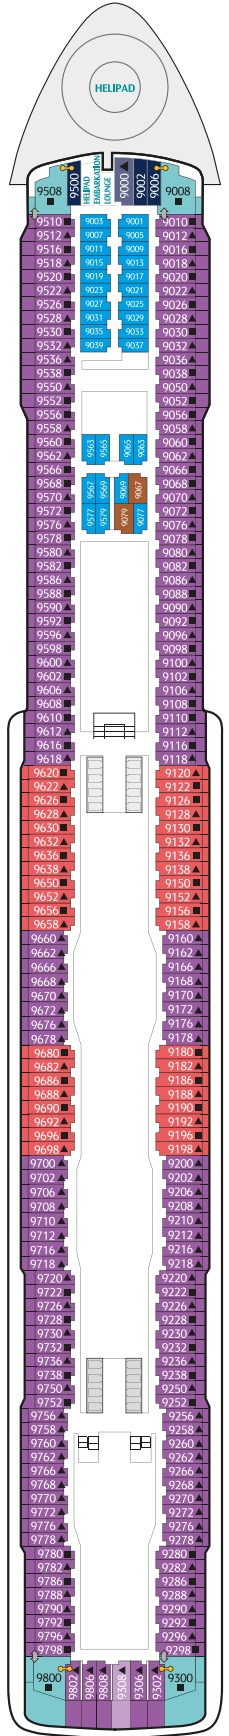

- Balcony Deluxe Stateroom
- Balcony Deluxe Stateroom (Accessible)
- Balcony Stateroom
- Balcony Stateroom (Accessible)

- Oceanview Stateroom
- Oceanview Stateroom (Accessible)
- Interior Stateroom
- Interior Stateroom (Accessible)

- ▲ Third person occupancy available
- Up to four persons occupancy available
- ↕ Connecting stateroom
- 🔗 Adjoining Stateroom

DECK 13

Suites, Balcony Deluxe, Balcony, Oceanview & Interior Staterooms

DECK 12

Suites, Balcony Deluxe, Balcony, Oceanview & Interior Staterooms

DECK 11

Suites, Balcony Deluxe, Balcony, Oceanview & Interior Staterooms

DECK 10

Suites, Balcony Deluxe, Balcony, Oceanview & Interior Staterooms

DECK 9

Suites, Balcony Deluxe, Balcony, Oceanview & Interior Staterooms, Helpad