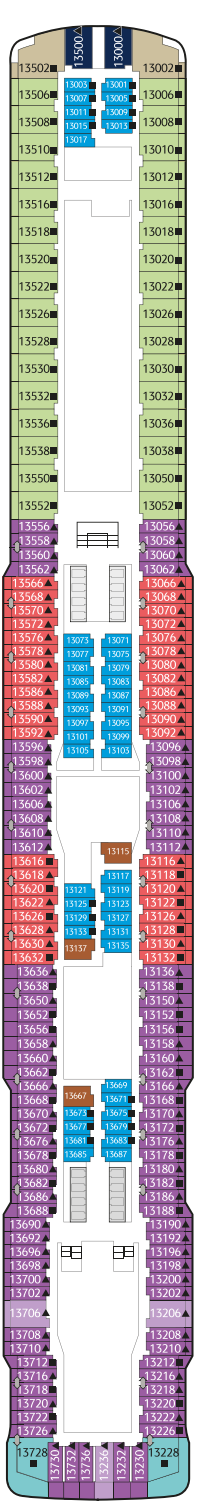

- Balcony Deluxe Stateroom
- Balcony Deluxe Stateroom (Accessible)
- Balcony Stateroom
- Balcony Stateroom (Accessible)

- Oceanview Stateroom
- Oceanview Stateroom (Accessible)
- Interior Stateroom
- Interior Stateroom (Accessible)

- ▲ Third person occupancy available
- Up to four persons occupancy available
- ↕ Connecting stateroom
- 🔗 Adjoining Stateroom

DECK 13

Suites, Balcony Deluxe, Balcony, Oceanview & Interior Staterooms

DECK 12

Suites, Balcony Deluxe, Balcony, Oceanview & Interior Staterooms

DECK 11

Suites, Balcony Deluxe, Balcony, Oceanview & Interior Staterooms

DECK 10

Suites, Balcony Deluxe, Balcony, Oceanview & Interior Staterooms

DECK 9

Suites, Balcony Deluxe, Balcony, Oceanview & Interior Staterooms, Helpad