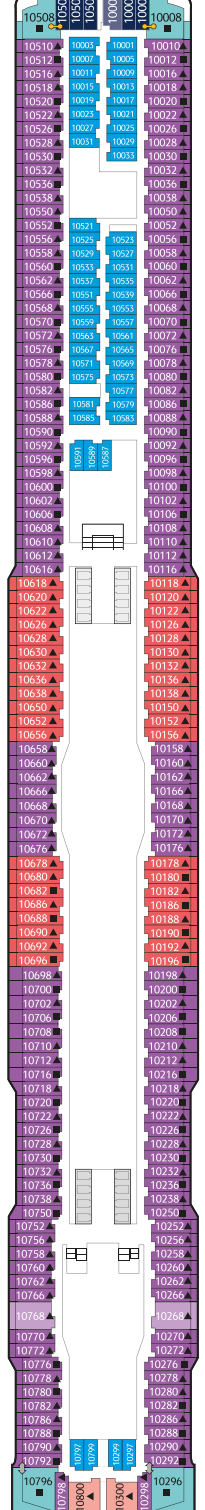

- Balcony Deluxe Stateroom
- Balcony Deluxe Stateroom (Accessible)
- Balcony Stateroom
- Balcony Stateroom (Accessible)

- Oceanview Stateroom
- Oceanview Stateroom (Accessible)
- Interior Stateroom
- Interior Stateroom (Accessible)

- ▲ Third person occupancy available
- Up to four persons occupancy available
- ↕ Connecting stateroom
- 🔗 Adjoining Stateroom

DECK 13

Suites, Balcony Deluxe, Balcony, Oceanview & Interior Staterooms

DECK 12

Suites, Balcony Deluxe, Balcony, Oceanview & Interior Staterooms

DECK 11

Suites, Balcony Deluxe, Balcony, Oceanview & Interior Staterooms

DECK 10

Suites, Balcony Deluxe, Balcony, Oceanview & Interior Staterooms

DECK 9

Suites, Balcony Deluxe, Balcony, Oceanview & Interior Staterooms, Helpad