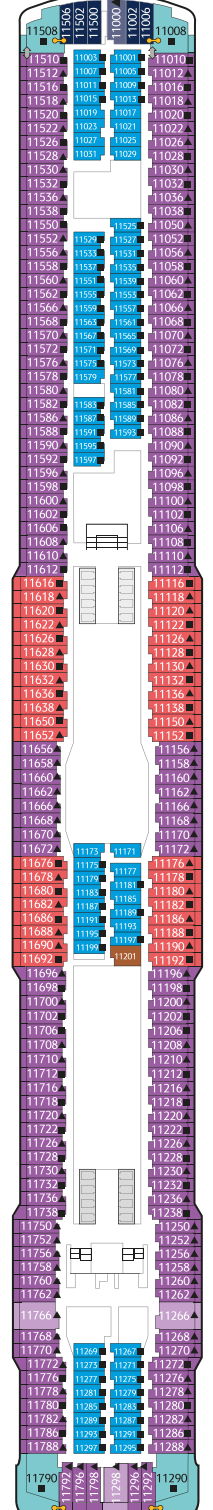

- Balcony Deluxe Stateroom
- Balcony Deluxe Stateroom (Accessible)
- Balcony Stateroom
- Balcony Stateroom (Accessible)

- Oceanview Stateroom
- Oceanview Stateroom (Accessible)
- Interior Stateroom
- Interior Stateroom (Accessible)

- ▲ Third person occupancy available
- Up to four persons occupancy available
- ↕ Connecting stateroom
- 🔗 Adjoining Stateroom

DECK 13

Suites, Balcony Deluxe, Balcony, Oceanview & Interior Staterooms

DECK 12

Suites, Balcony Deluxe, Balcony, Oceanview & Interior Staterooms

DECK 11

Suites, Balcony Deluxe, Balcony, Oceanview & Interior Staterooms

DECK 10

Suites, Balcony Deluxe, Balcony, Oceanview & Interior Staterooms

DECK 9

Suites, Balcony Deluxe, Balcony, Oceanview & Interior Staterooms, Helpad